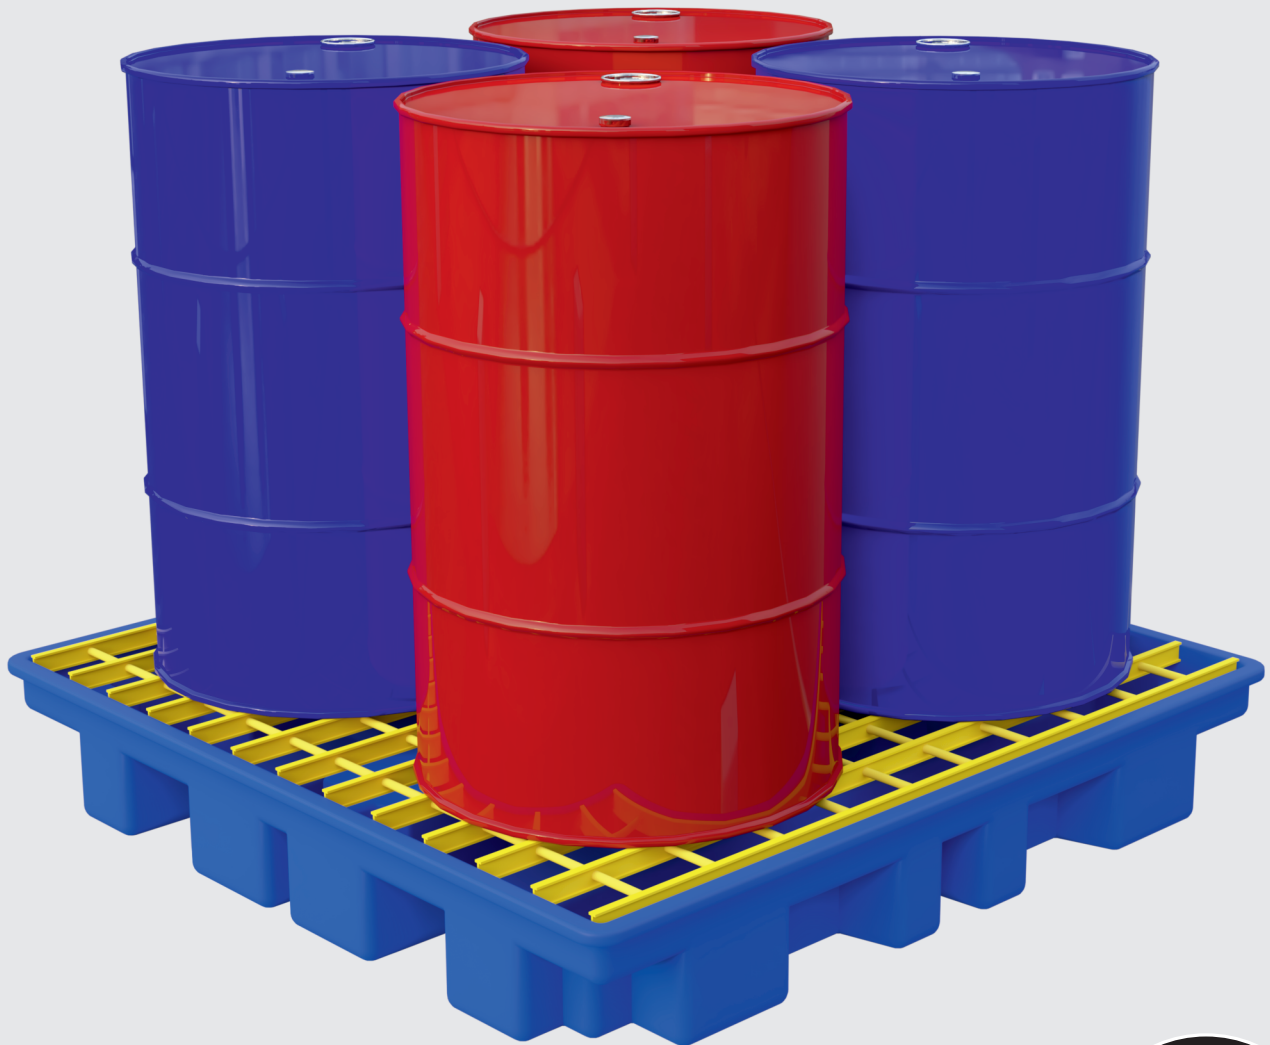

## Spill Containment Pallets

# A Perfect method to collect Leaks & Spills

- Most advanced technologically
- Tough one piece molded
- Chemical resistant polyethylene
- Strong GRP pultruded grating & PE plain top option

# Drum Spillage Plastic Pallet