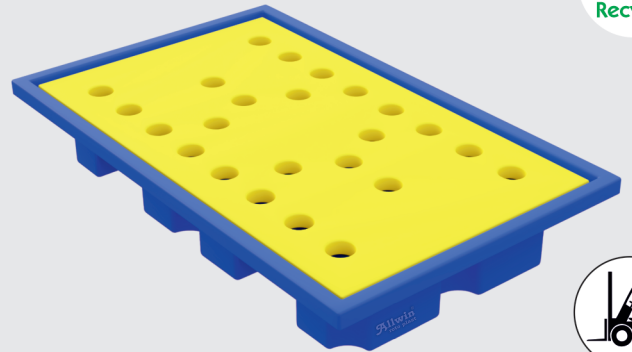

# A Perfect method to collect Leaks & Spills

- Most advanced technologically
- Tough one piece molded
- Chemical resistant polyethylene
- Strong GRP pultruded grating & PE plain top option

# Drum Spillage Plastic Pallet

## SINGLE WALL PALLET

**ARP 1313 SPILL (4 Drum Pallet)**

Size	Volume (Ltr.)
L 1300 x W 1300 x H 200 mm	150 Ltr.
Drain Facility Optional	
*PE & GRP Top Options	

**ARP 127820 SPILL\* (2 Drum Pallet)**

Size	Volume (Ltr.)
L 1270 x W 780 x H 200 mm	130 Ltr.
Drain Facility Optional	
*PE & GRP Top Options	