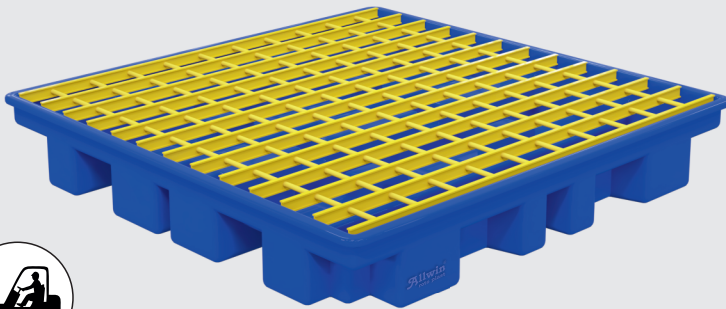

# A Perfect method to collect Leaks & Spills

- Most advanced technologically
- Tough one piece molded
- Chemical resistant polyethylene
- Strong GRP pultruded grating & PE plain top option

# Drum Spillage Plastic Pallet

## SINGLE WALL PALLET

**ARP 1313 SPILL (4 Drum Pallet)**

Size	Volume (Ltr.)
L 1300 x W 1300 x H 200 mm	150 Ltr.
Drain Facility Optional	
*PE & GRP Top Options	

**ARP 127820 SPILL\* (2 Drum Pallet)**

Size	Volume (Ltr.)
L 1270 x W 780 x H 200 mm	130 Ltr.
Drain Facility Optional	
*PE & GRP Top Options	